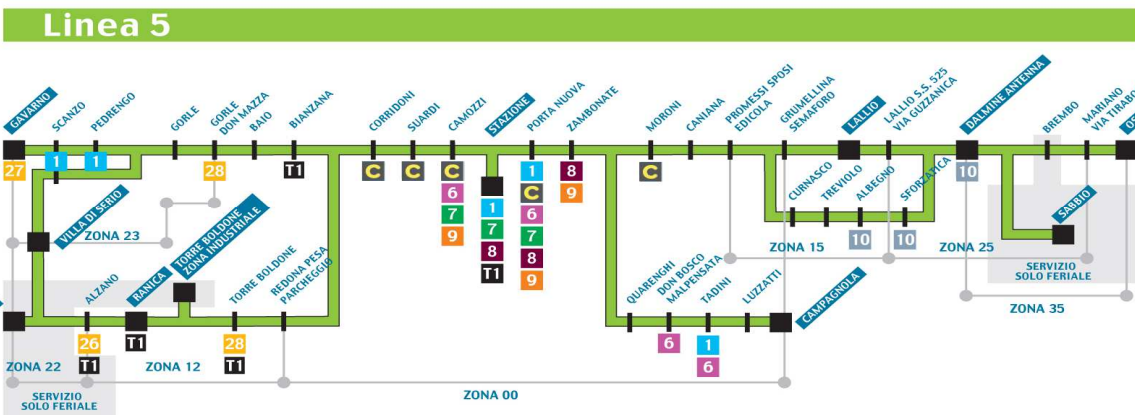

ORARIO FESTIVO

Table with 14 columns representing departure times and 31 rows of station names. Includes stations like OSIO SOPRA, MARIANO, DALMINE, SFORZATICA, etc.

Table with 14 columns representing departure times and 31 rows of station names. Includes stations like OSIO SOPRA, MARIANO, DALMINE, SFORZATICA, etc.

Table with 14 columns representing departure times and 31 rows of station names. Includes stations like OSIO SOPRA, MARIANO, DALMINE, SFORZATICA, etc.

ORARIO LUNEDI' - SABATO GIUGNO-LUGLIO E SETTEMBRE

Table with 14 columns representing departure times and 31 rows of station names. Includes stations like NESE, GAVARNO, VILLA S. (via Dosie), etc.