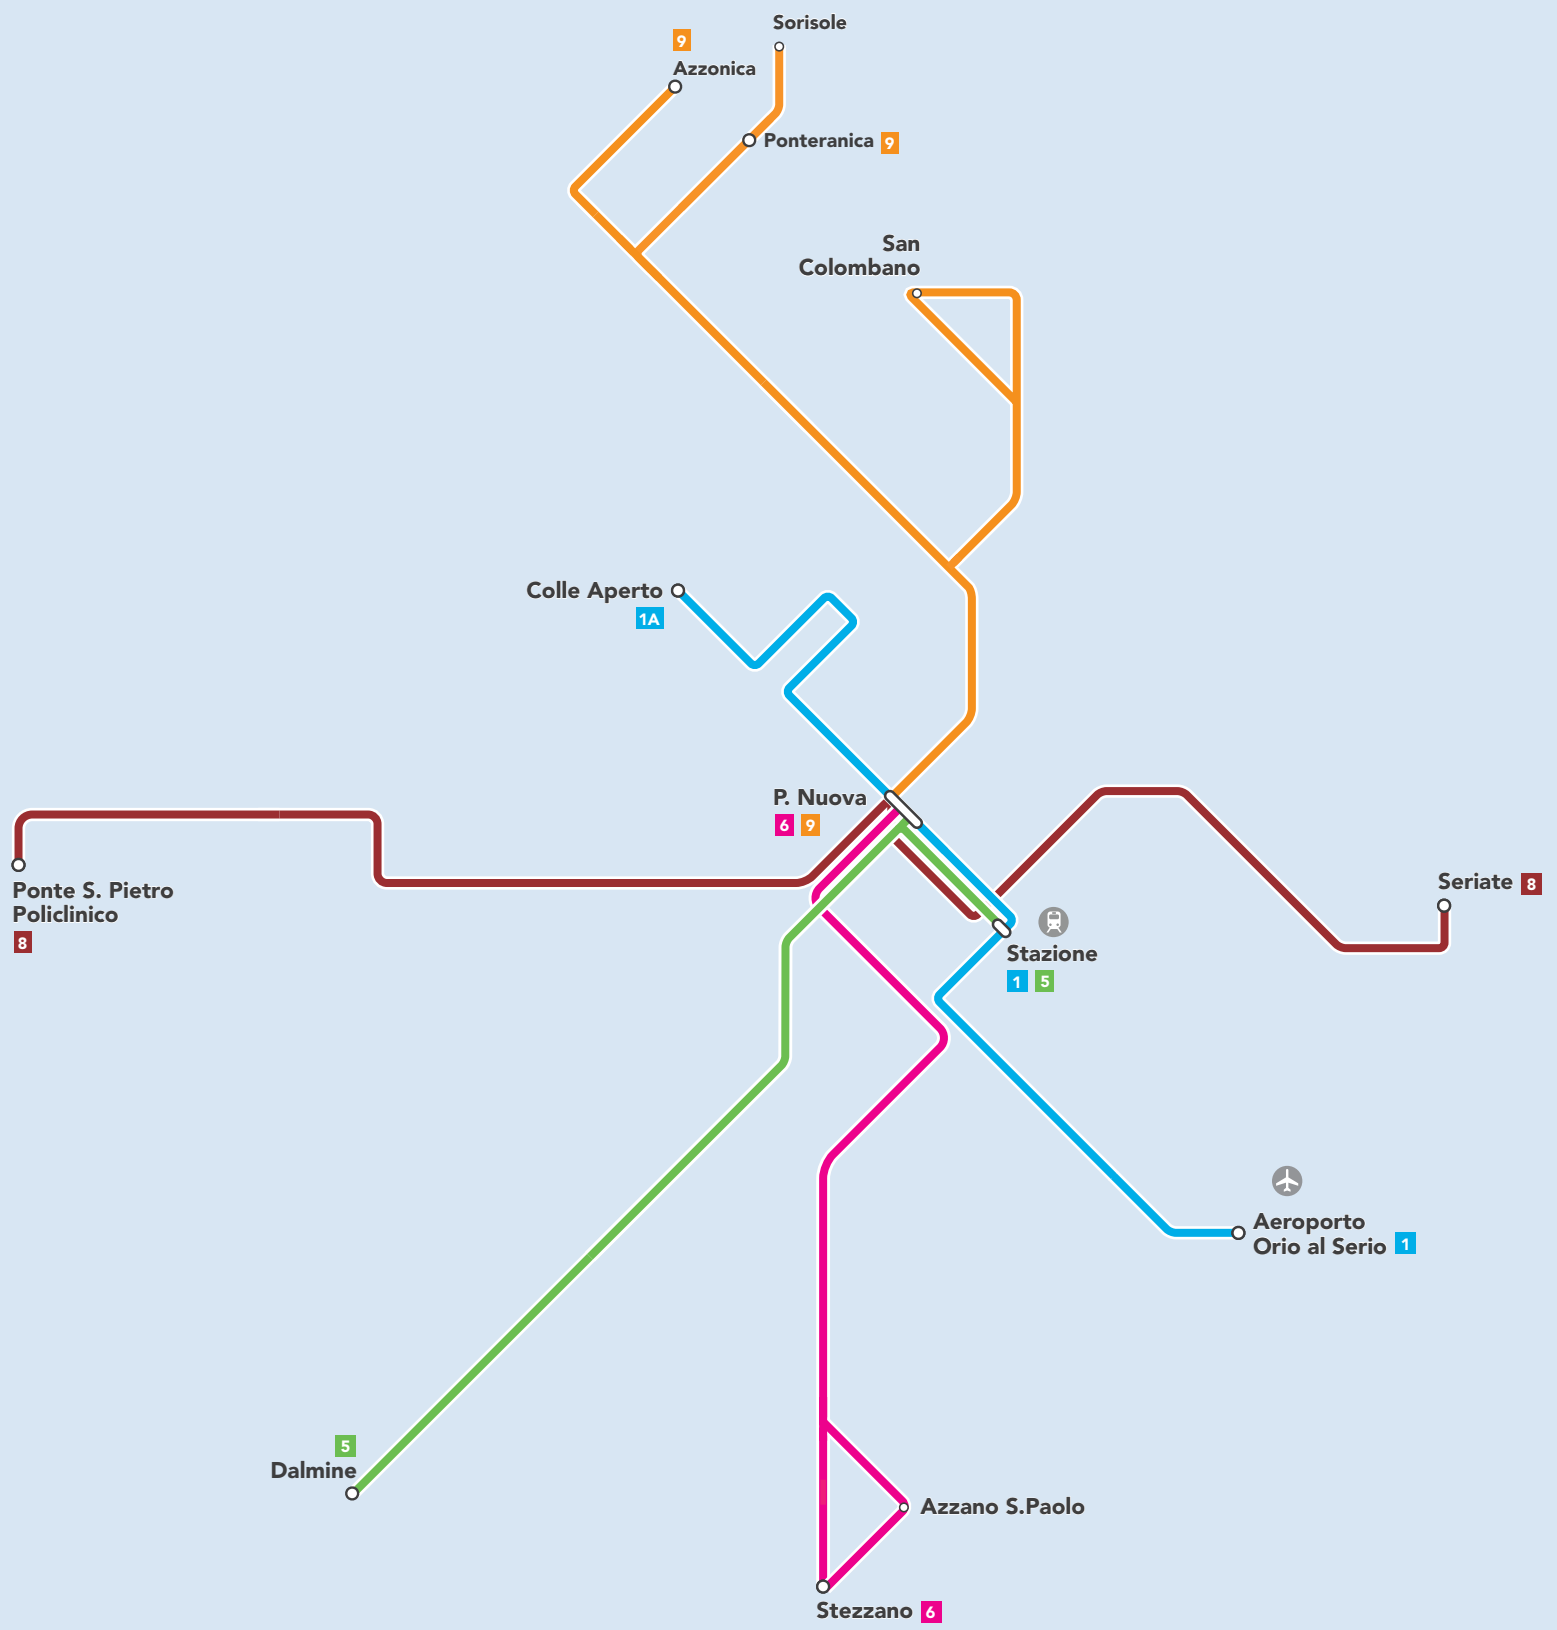

Servizi di area urbana serali

Urban area evening service

-  **Autobus** Bus
-  **Linee bus serali** Evening bus service
-  **Fermata bus** Bus stop
-  **Capolinea bus** Bus Terminus
-  **Stazione FS** Train Station