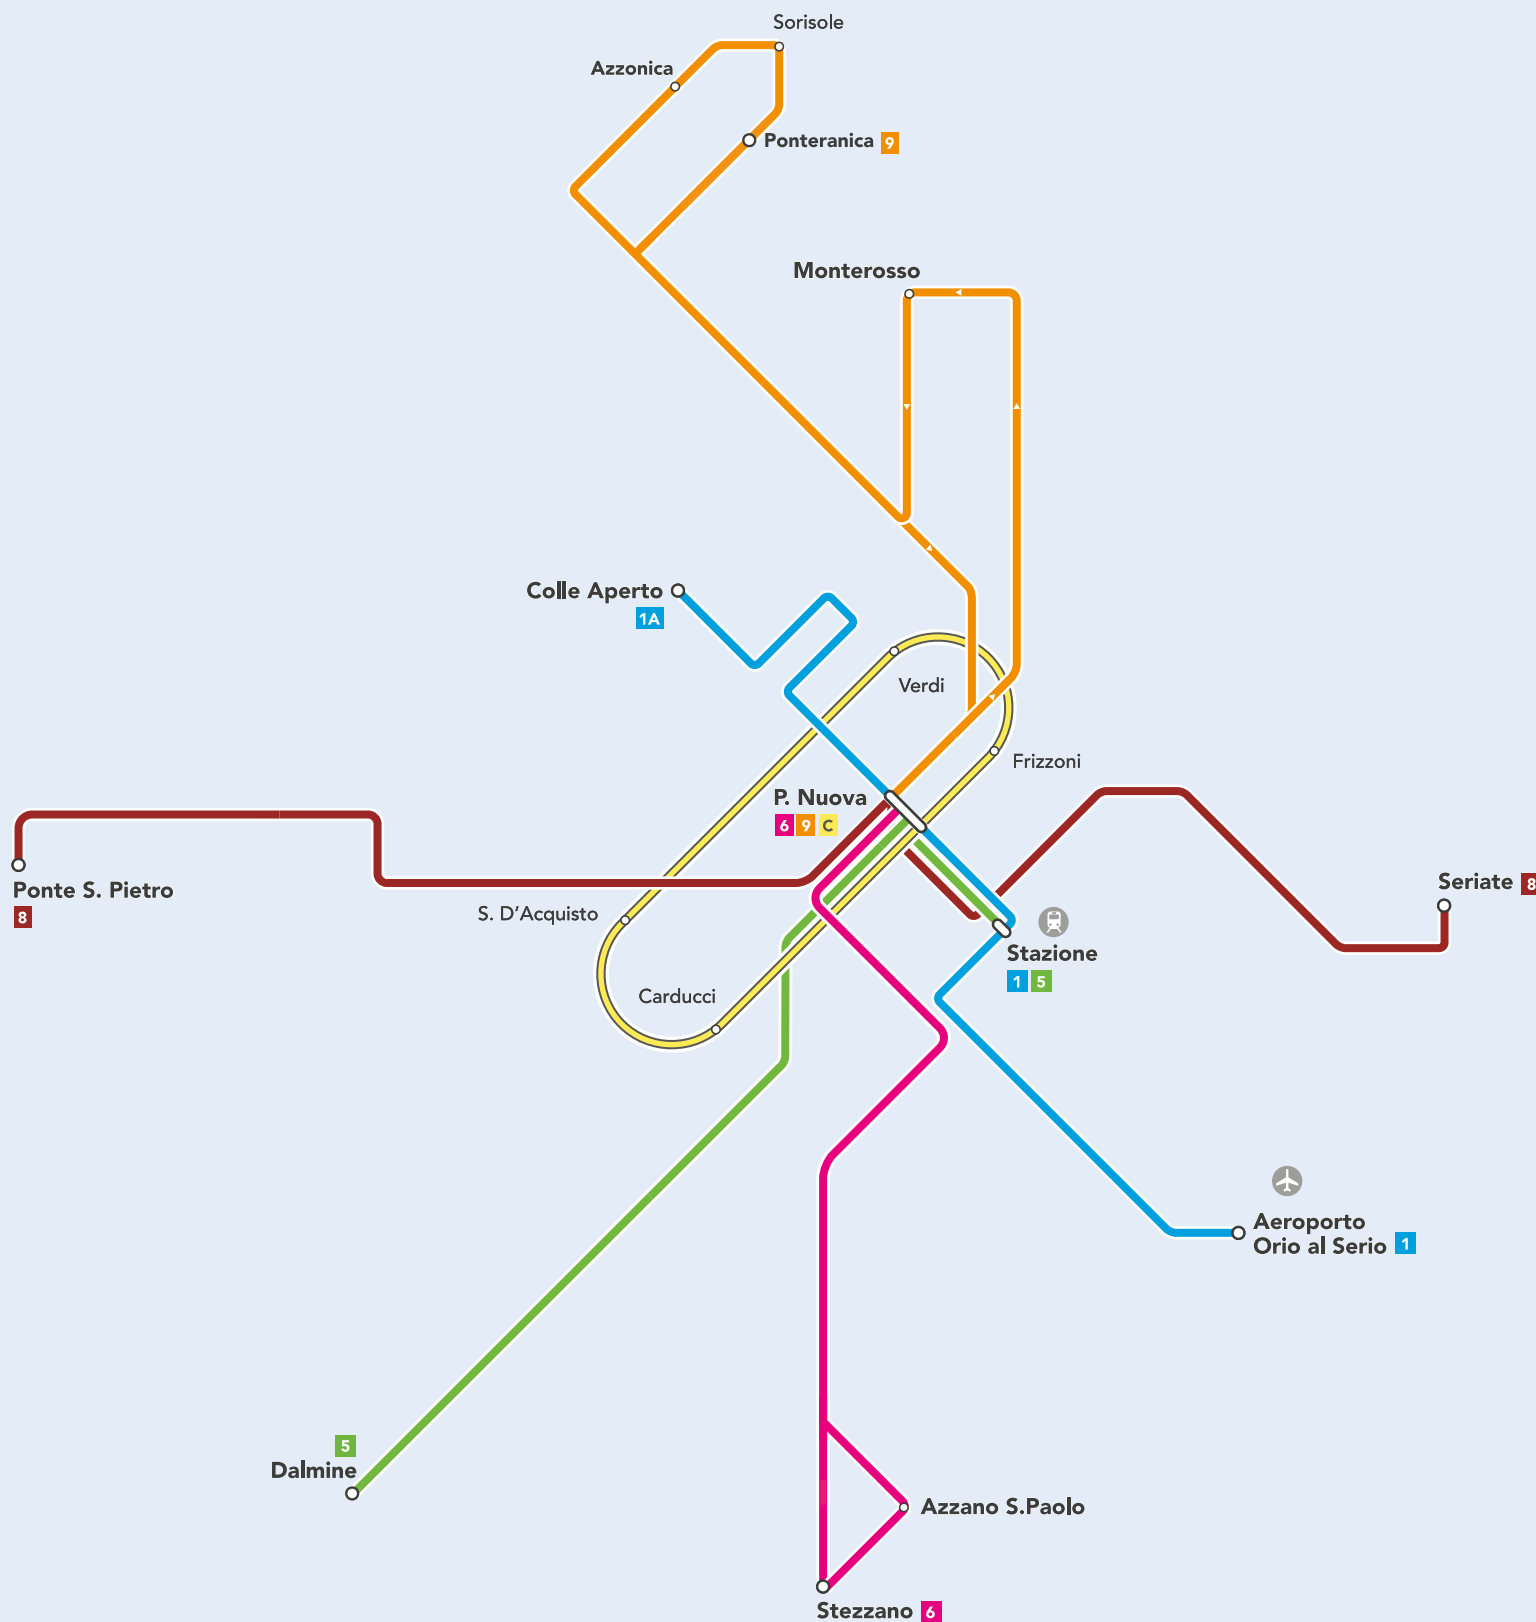

Servizio serale

Night service

 **Autobus** Bus

 **Linee bus serali**
Night bus service

 **Fermata bus**
Bus stop

 **Capolinea bus**
Bus Terminus

 **Stazione FS**
Train Station